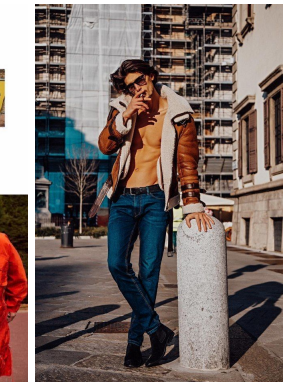

office@stellamodels.com

www.stellamodels.com

HEIGHT	BUST	DRESS	WAIST	HIPS	SHOES	HAIR	EYES
190			102	98	44.0	BROWN	HAZEL