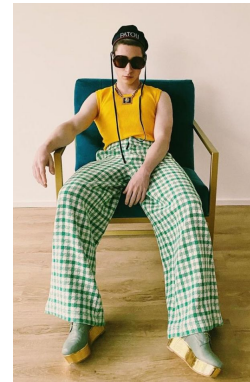

*office@stellamodels.com*

[www.stellamodels.com](http://www.stellamodels.com)

HEIGHT	CHEST	WAIST	HIPS	SUIT	SHOES	HAIR	EYES
172	98	71	72	S	41.0	DARK BROWN	BROWN