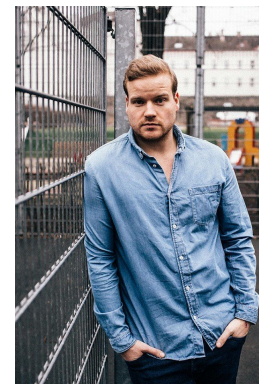

—
STELLA
MODELS
×

www.stellamodels.com

HEIGHT	BUST	DRESS	WAIST	HIPS	SHOES	HAIR	EYES
185			92	110	44.0	BLONDE	BLUE