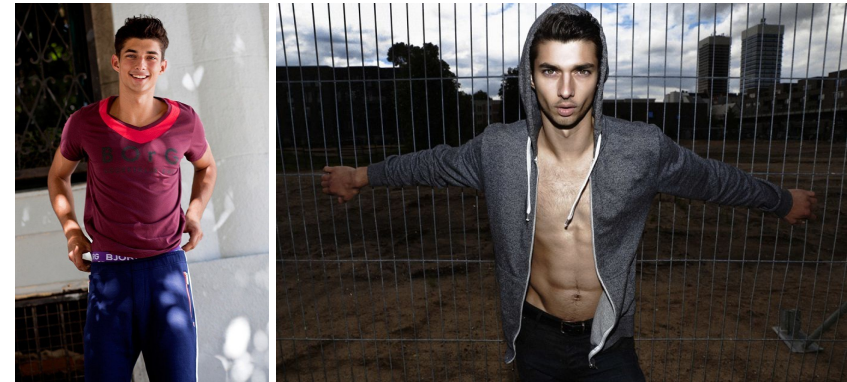

STELLA
MODELS

www.stellamodels.com

HEIGHT	BUST	DRESS	WAIST	HIPS	SHOES	HAIR	EYES
186			77	98	45.5	BROWN	GREEN/BROWN