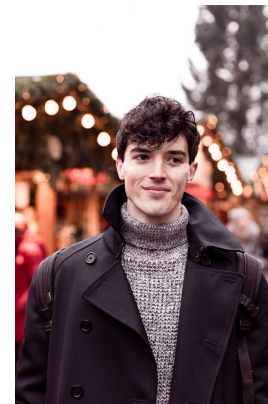

—  
STELLA  
MODELS  
×

[www.stellamodels.com](http://www.stellamodels.com)

HEIGHT	BUST	DRESS	WAIST	HIPS	SHOES	HAIR	EYES
189			76	100	45.5	DARK BROWN	BROWN