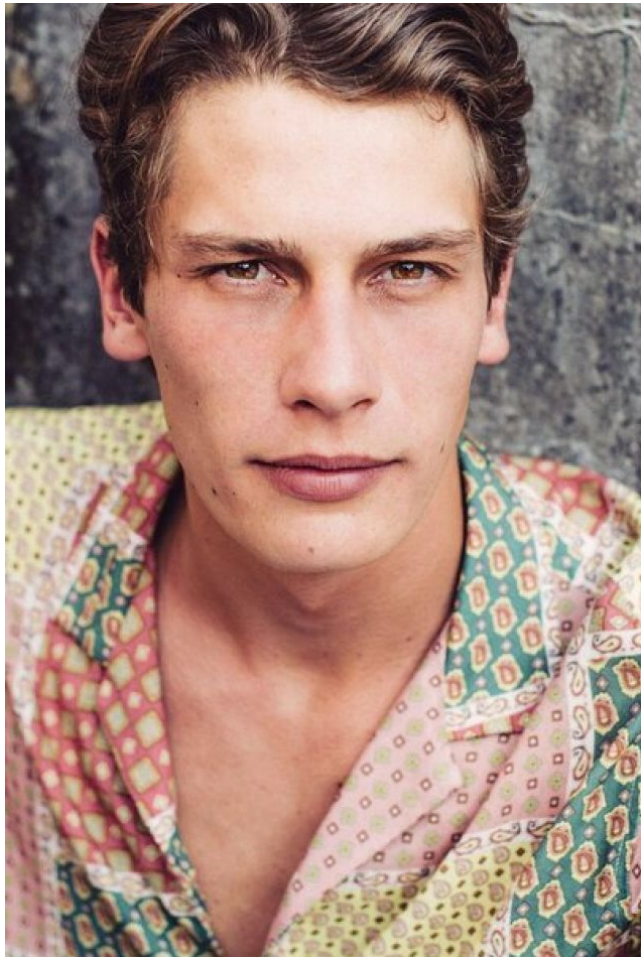

PAUL SIMON BERGER

T: +43 1 586 90 27

office@stellamodels.com

—
STELLA
MODELS
×

www.stellamodels.com