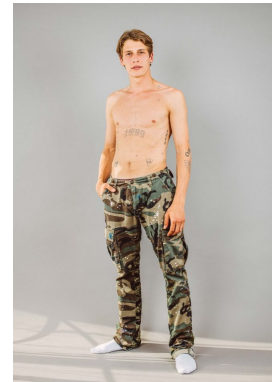

—
STELLA
MODELS
×

www.stellamodels.com

HEIGHT	CHEST	WAIST	HIPS	SUIT	SHOES	HAIR	EYES
183	98	81	96	48.0 R	43.0	LIGHT BLONDE	BROWN