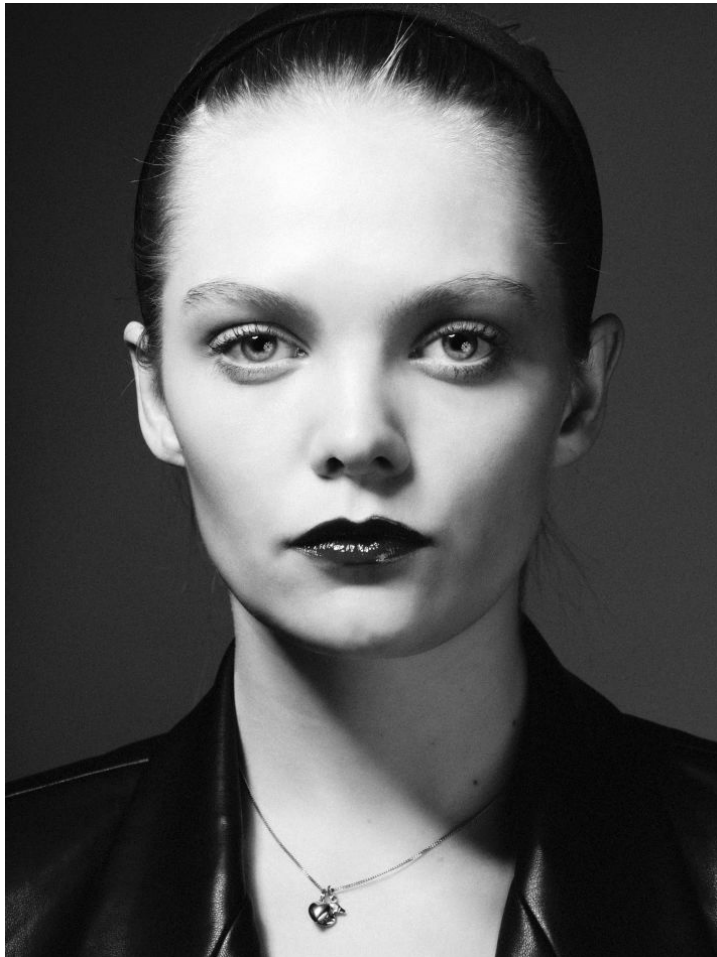

STELLA
MODELS

PAULA M

office@stellamodels.com

www.stellamodels.com