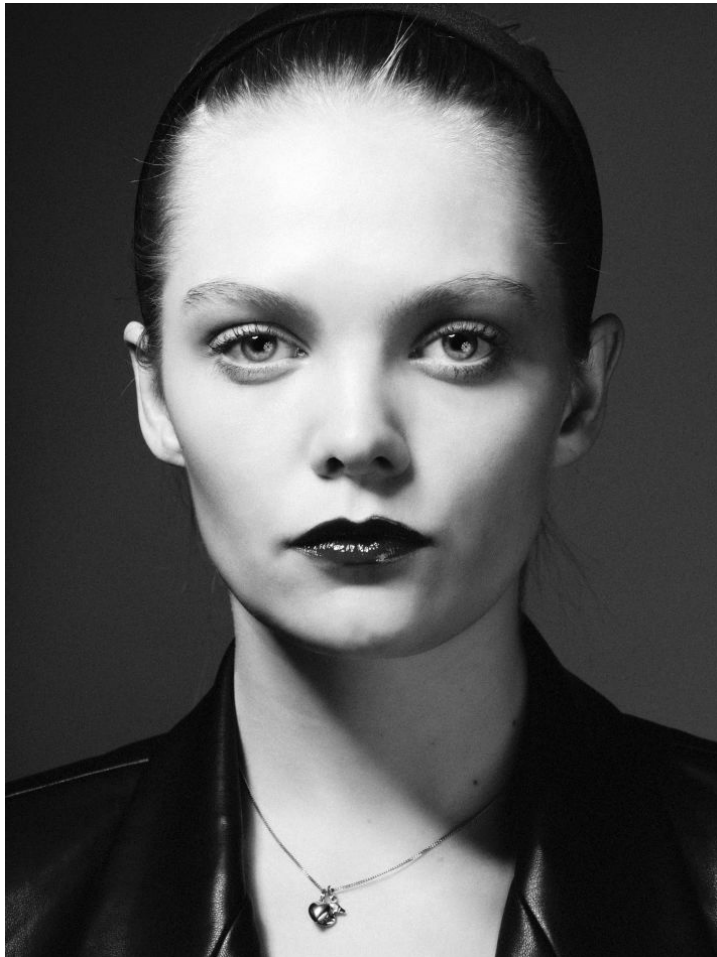

—
STELLA
MODELS
×

PAULA M

T: +43 1 586 90 27

office@stellamodels.com

www.stellamodels.com