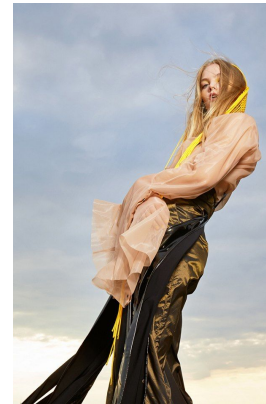

office@stellamodels.com

www.stellamodels.com

HEIGHT	BUST	DRESS	WAIST	HIPS	SHOES	HAIR	EYES
180	82	34-36	60	89	38.0	BLONDE	BLUE/GREEN