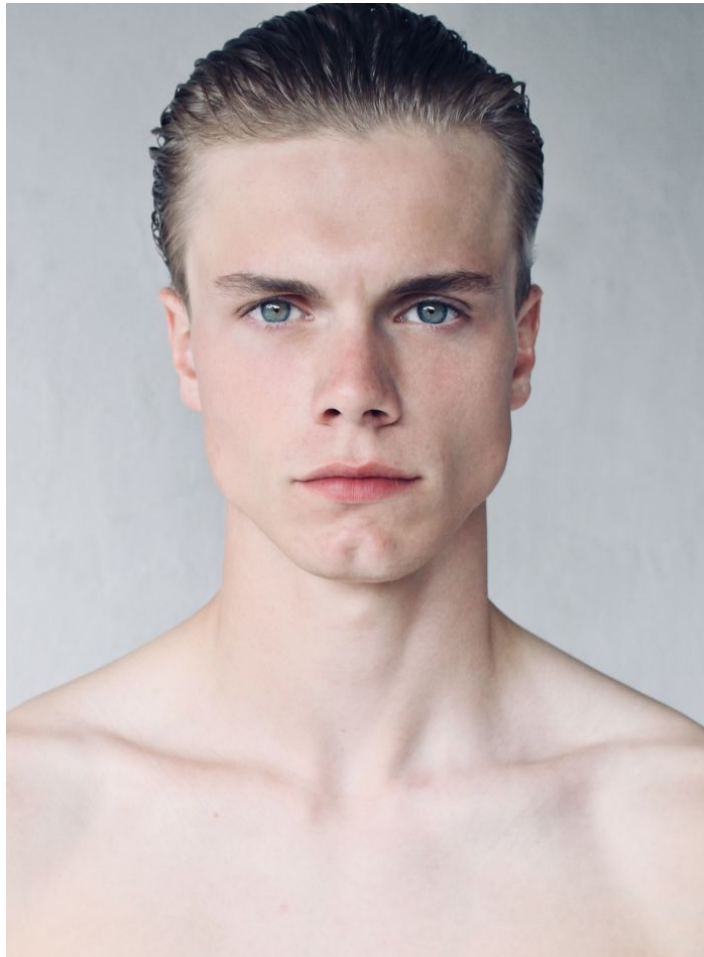

—
STELLA
MODELS
×

PELLE

T: +436645129497

office@stellamodels.com

www.stellamodels.com

—
STELLA
MODELS
×

PELLE

T: +436645129497

office@stellamodels.com

www.stellamodels.com