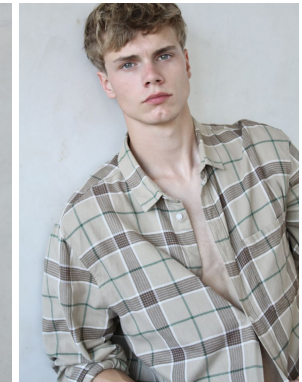

*office@stellamodels.com*

[www.stellamodels.com](http://www.stellamodels.com)

HEIGHT	CHEST	WAIST	HIPS	SUIT	SHOES	HAIR	EYES
188	95	74	92	48.0	45.0	BLONDE	BLUE