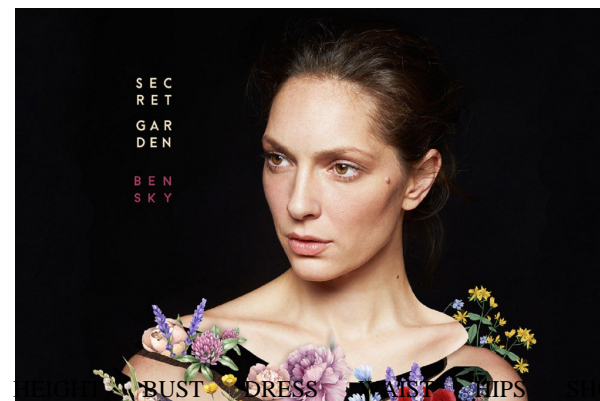

—  
STELLA  
MODELS  
×

[www.stellamodels.com](http://www.stellamodels.com)

BUST	DRESS	HIPS	HAIR	EYES
177	88	36	61	91
			RED	BROWN