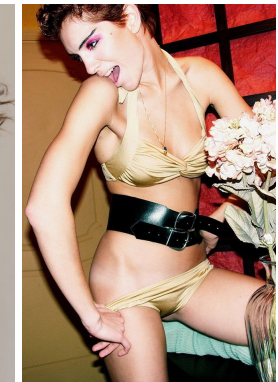

office@stellamodels.com

www.stellamodels.com

HEIGHT	BUST	DRESS	WAIST	HIPS	SHOES	HAIR	EYES
177	88	36	61	91	39.0	RED	BROWN