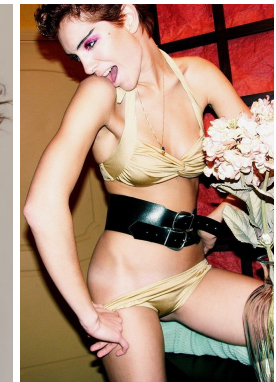

office@stellamodels.com

www.stellamodels.com

HEIGHT	BUST	DRESS	WAIST	HIPS	SHOES	HAIR	EYES
177	88	36	61	91	39.0	RED	BROWN