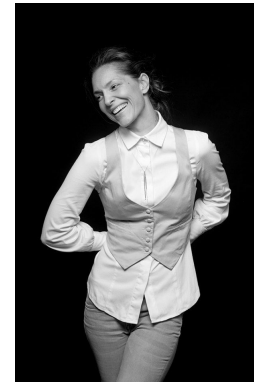

office@stellamodels.com

www.stellamodels.com

HEIGHT	BUST	DRESS	WAIST	HIPS	SHOES	HAIR	EYES
177	88	36	61	91	39.0	RED	BROWN