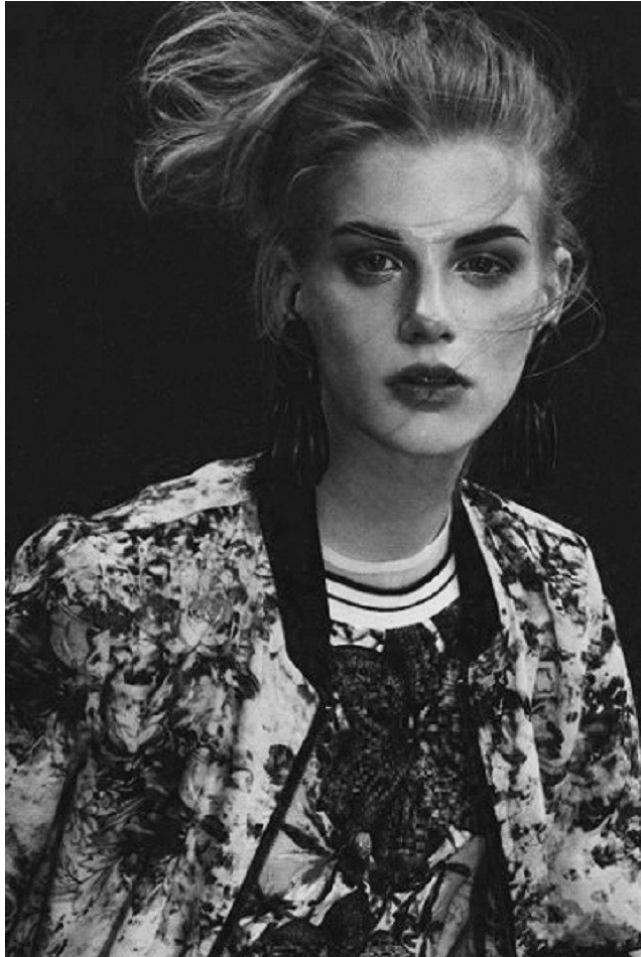

STELLA
MODELS

PETRA NÉMETH

T: +43 1 586 90 27

office@stellamodels.com

www.stellamodels.com