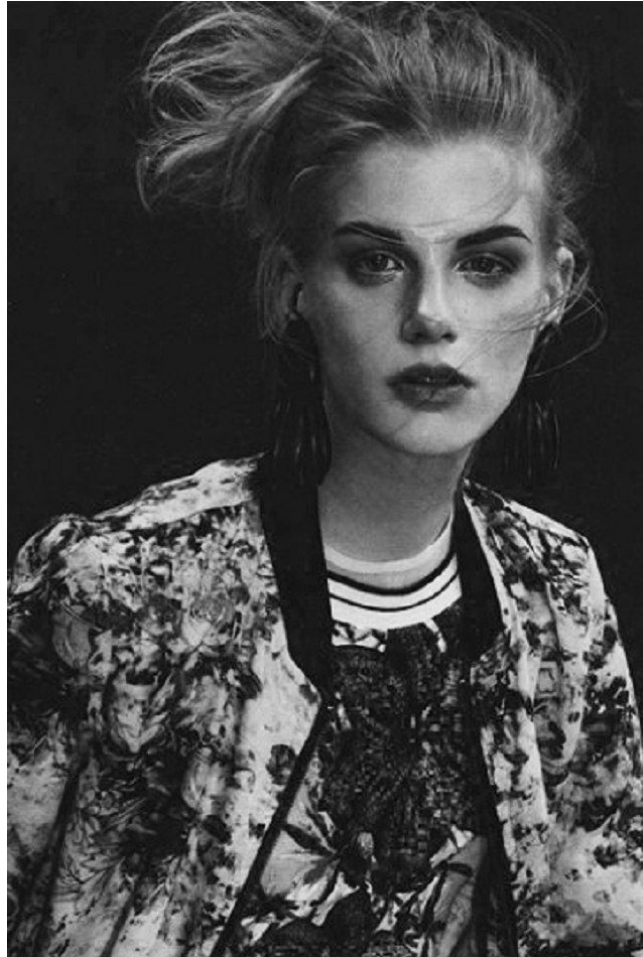

STELLA
MODELS

PETRA NÉMETH

T: +43 1 586 90 27

office@stellamodels.com

www.stellamodels.com

STELLA
MODELS

PETRA NÉMETH

T: +43 1 586 90 27

office@stellamodels.com

www.stellamodels.com