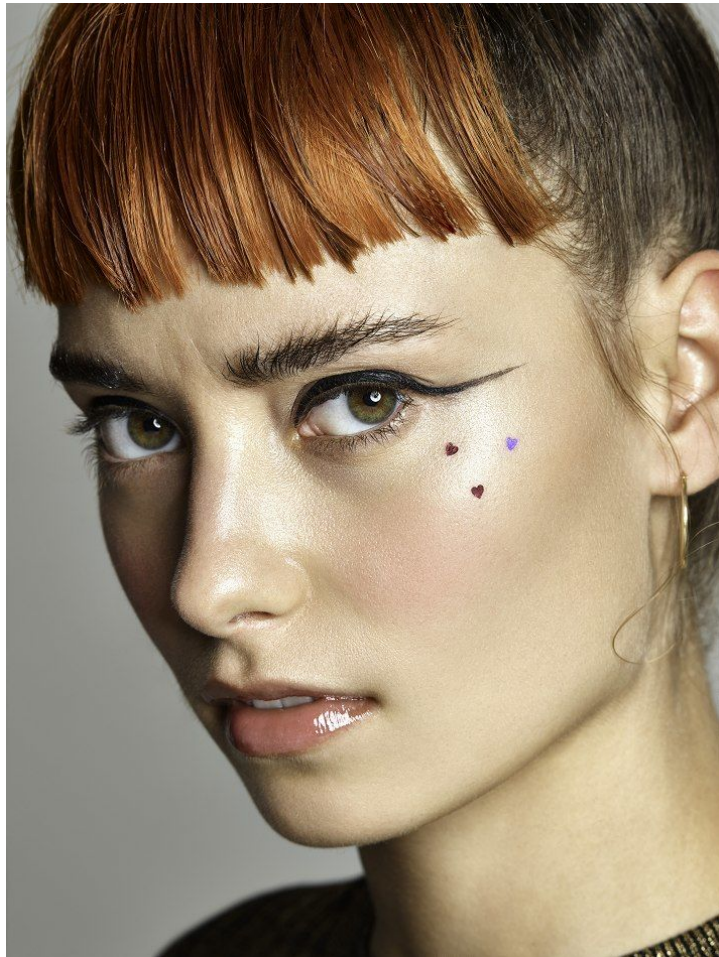

—
STELLA
MODELS
×

PIA KARL

T: +43 1 586 90 27

office@stellamodels.com

www.stellamodels.com

—
STELLA
MODELS
×

PIA KARL

T: +43 1 586 90 27

office@stellamodels.com

www.stellamodels.com