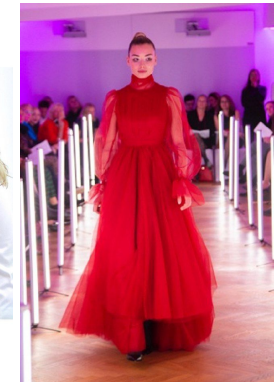

office@stellamodels.com

www.stellamodels.com

HEIGHT	BUST	DRESS	WAIST	HIPS	SHOES	HAIR	EYES
177	85	36	63	94	40.0	DIRTY BLONDE	GREEN/BRO