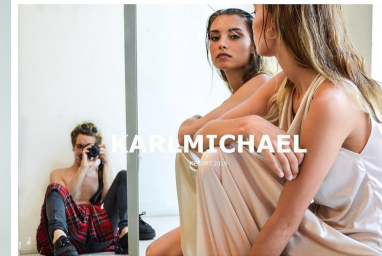

office@stellamodels.com

www.stellamodels.com

HEIGHT	BUST	DRESS	WAIST	HIPS	SHOES	HAIR	EYES
177	81	36	60	90	40.0	DIRTY BLONDE	GREEN/BRO