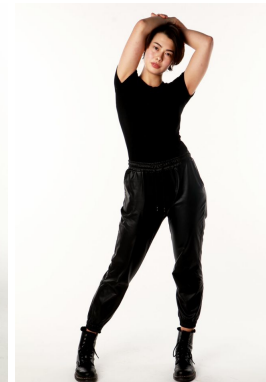

office@stellamodels.com

www.stellamodels.com

HEIGHT	BUST	DRESS	WAIST	HIPS	SHOES	HAIR	EYES
179	90	36	73	95	40.0	DARK BROWN	BROWN