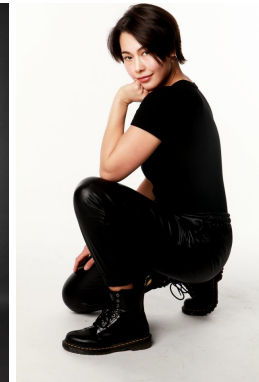

office@stellamodels.com

www.stellamodels.com

HEIGHT	BUST	DRESS	WAIST	HIPS	SHOES	HAIR	EYES
179	90	36	73	95	40.0	DARK BROWN	BROWN