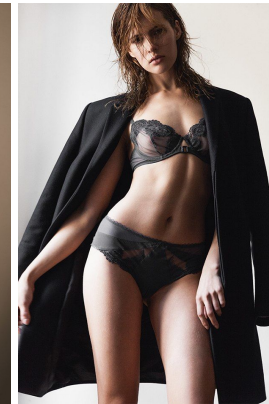

STELLA  
MODELS

www.stellamodels.com

HEIGHT	BUST	DRESS	WAIST	HIPS	SHOES	HAIR	EYES
177	82	32-34	59	89	37.5	BLONDE	BLUE/GREEN