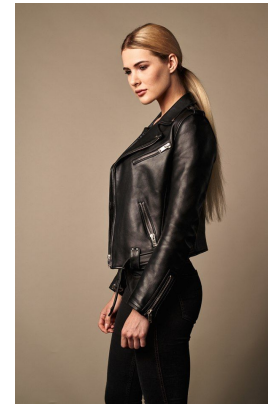

STELLA  
MODELS

www.stellamodels.com

HEIGHT	BUST	DRESS	WAIST	HIPS	SHOES	HAIR	EYES
177	82	32-34	59	89	37.5	BLONDE	BLUE/GREEN