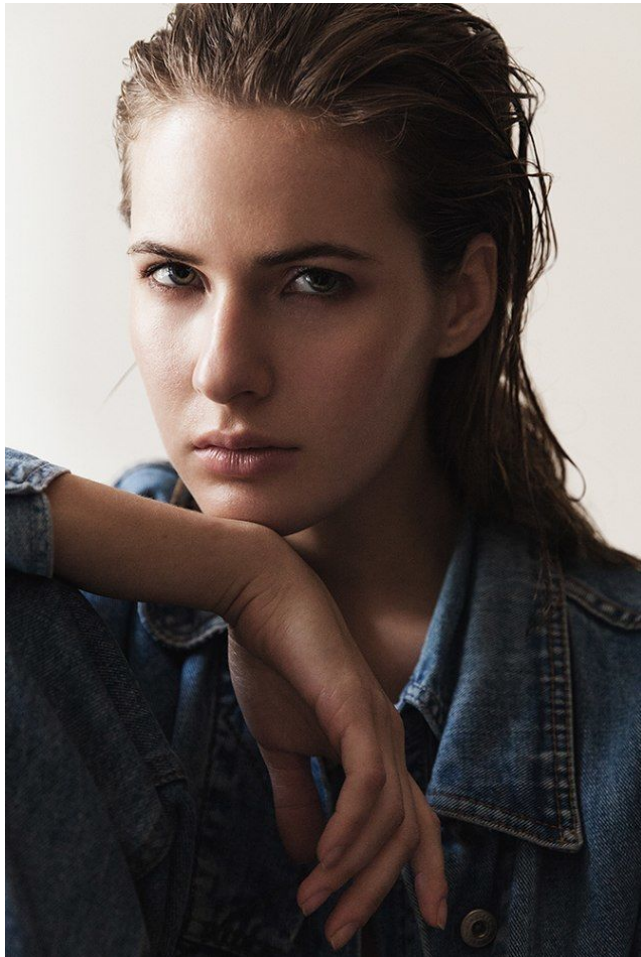

POLINA KOZHELKAYA

T: +43 1 586 90 27

office@stellamodels.com

—
STELLA
MODELS
×

www.stellamodels.com