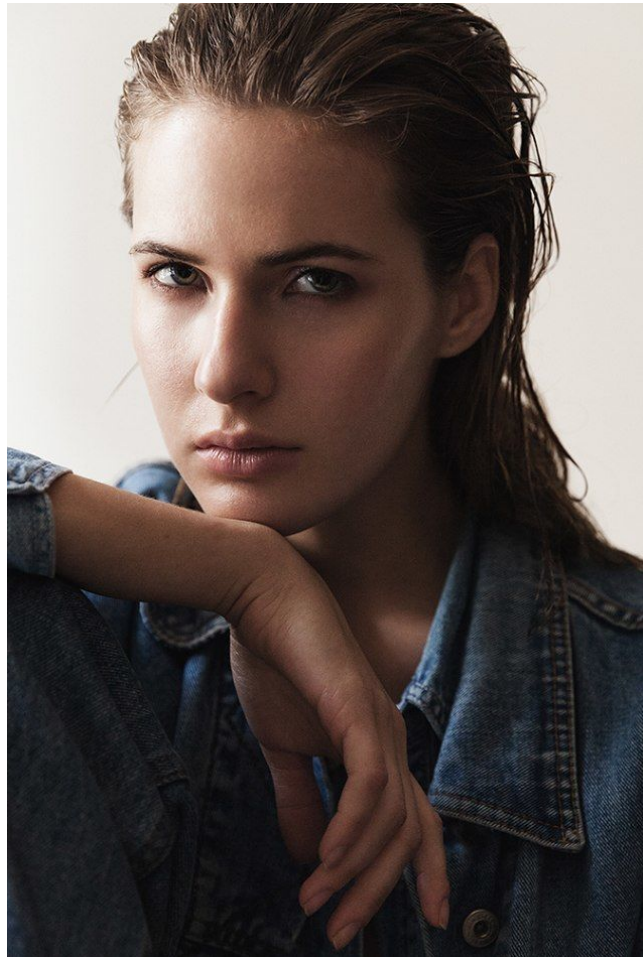

POLINA KOZHELKAYA

T: +43 1 586 90 27

office@stellamodels.com

STELLA
MODELS

www.stellamodels.com