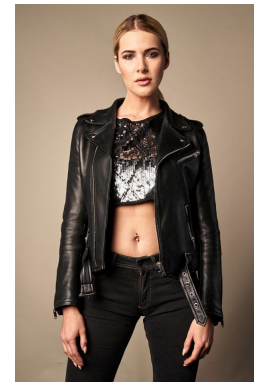

STELLA
MODELS

www.stellamodels.com

HEIGHT	BUST	DRESS	WAIST	HIPS	SHOES	HAIR	EYES
177	82	32-34	59	89	37.5	BLONDE	BLUE/GREEN