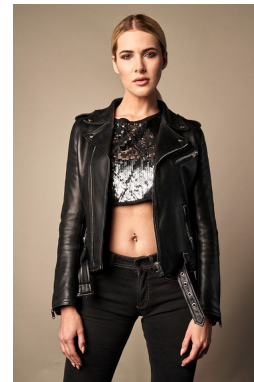

—
STELLA
MODELS
×

www.stellamodels.com

HEIGHT	BUST	DRESS	WAIST	HIPS	SHOES	HAIR	EYES
177	86	32-34	59	90	37.5	BLONDE	BLUE/GREEN