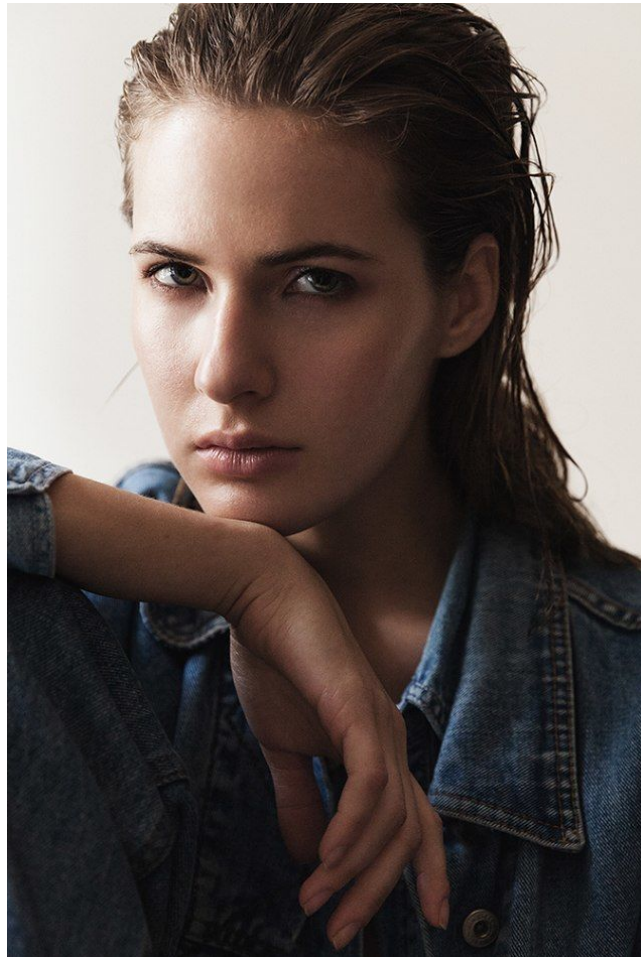

POLINA KOZHEL'SKAYA

T: +43 1 586 90 27

office@stellamodels.com

STELLA
MODELS

www.stellamodels.com