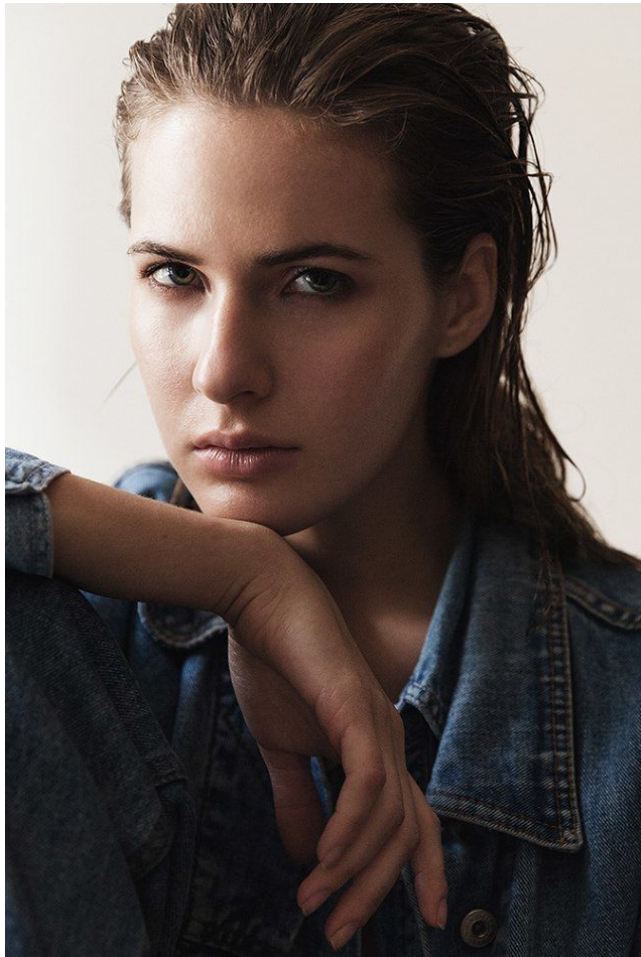

POLINA KOZHEL'SKAYA

T: +43 1 586 90 27

office@stellamodels.com

—
STELLA
MODELS
×

www.stellamodels.com