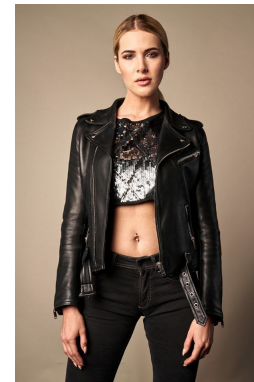

STELLA
MODELS

www.stellamodels.com

HEIGHT	BUST	DRESS	WAIST	HIPS	SHOES	HAIR	EYES
177	86	32-34	59	90	37.5	BLONDE	BLUE/GREEN