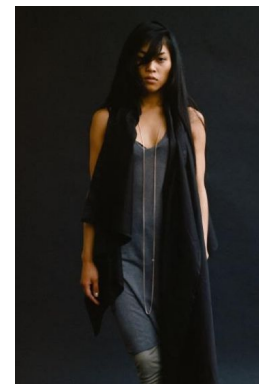

—
STELLA
MODELS
×

www.stellamodels.com

HEIGHT	BUST	DRESS	WAIST	HIPS	SHOES	HAIR	EYES
161	81	34	65	93	38.5	BLACK	BROWN