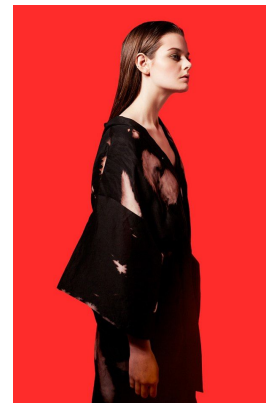

office@stellamodels.com

www.stellamodels.com

HEIGHT	BUST	DRESS	WAIST	HIPS	SHOES	HAIR	EYES
176	81	34-36	62	92	40.5	BROWN	BLUE