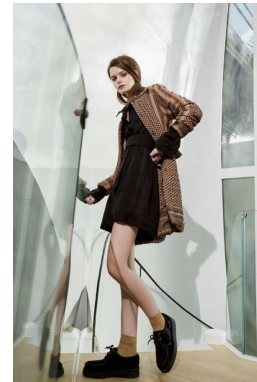

HEIGHT	BUST	DRESS	WAIST	HIPS	SHOES	HAIR	EYES
176	81	34-36	62	92	40.5	BROWN	BLUE