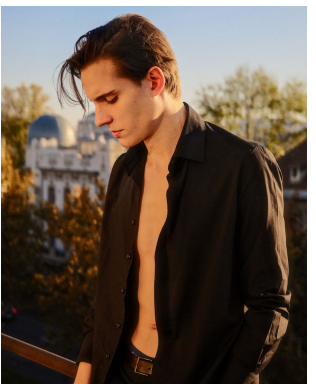

office@stellamodels.com

www.stellamodels.com

HEIGHT	CHEST	WAIST	HIPS	SUIT	SHOES	HAIR	EYES
189	99	78	91	49.0	44.5	BROWN	GREEN/BROWN