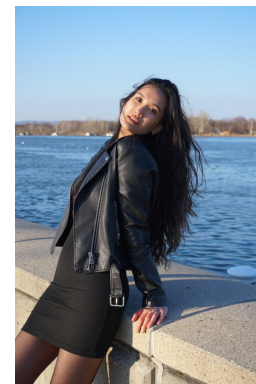

—
STELLA
MODELS
×

www.stellamodels.com

HEIGHT	BUST	DRESS	WAIST	HIPS	SHOES	HAIR	EYES
174	80	34	61	90	39.0	DARK BLACK	BROWN