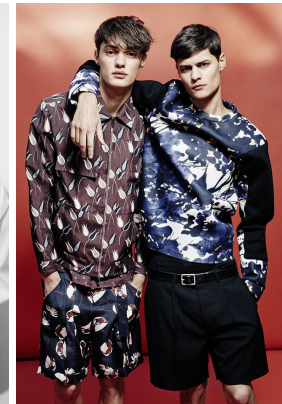

office@stellamodels.com

www.stellamodels.com

HEIGHT	BUST	DRESS	WAIST	HIPS	SHOES	HAIR	EYES
191			70		44.0	BROWN	BROWN