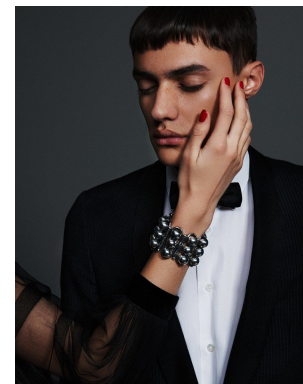

*office@stellamodels.com*

[www.stellamodels.com](http://www.stellamodels.com)

HEIGHT	BUST	DRESS	WAIST	HIPS	SHOES	HAIR	EYES
191			70		44.0	BROWN	BROWN