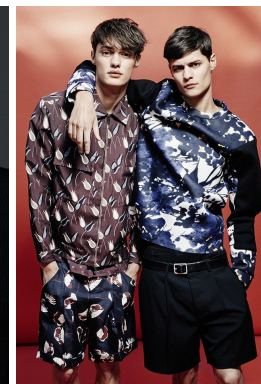

office@stellamodels.com

www.stellamodels.com

HEIGHT	CHEST	WAIST	SHOES	HAIR	EYES
191	86	70	44.0	BROWN	BROWN