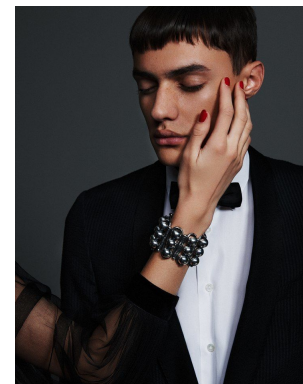

office@stellamodels.com

www.stellamodels.com

HEIGHT	CHEST	WAIST	SHOES	HAIR	EYES
191	86	70	44.0	BROWN	BROWN