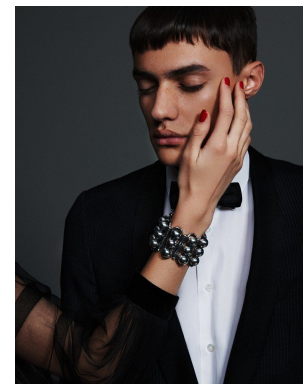

*office@stellamodels.com*

[www.stellamodels.com](http://www.stellamodels.com)

HEIGHT	WAIST	SHOES	HAIR	EYES	CHEST
191	70	44.0	BROWN	BROWN	86