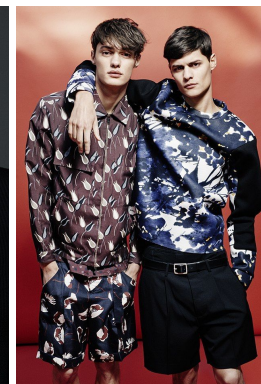

*office@stellamodels.com*

[www.stellamodels.com](http://www.stellamodels.com)

HEIGHT	BUST	DRESS	WAIST	HIPS	SHOES	HAIR	EYES
191			70		44.0	BROWN	BROWN