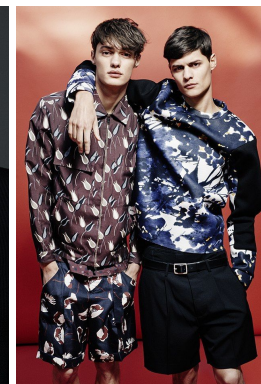

*office@stellamodels.com*

[www.stellamodels.com](http://www.stellamodels.com)

HEIGHT	WAIST	SHOES	HAIR	EYES	CHEST
191	70	44.0	BROWN	BROWN	86