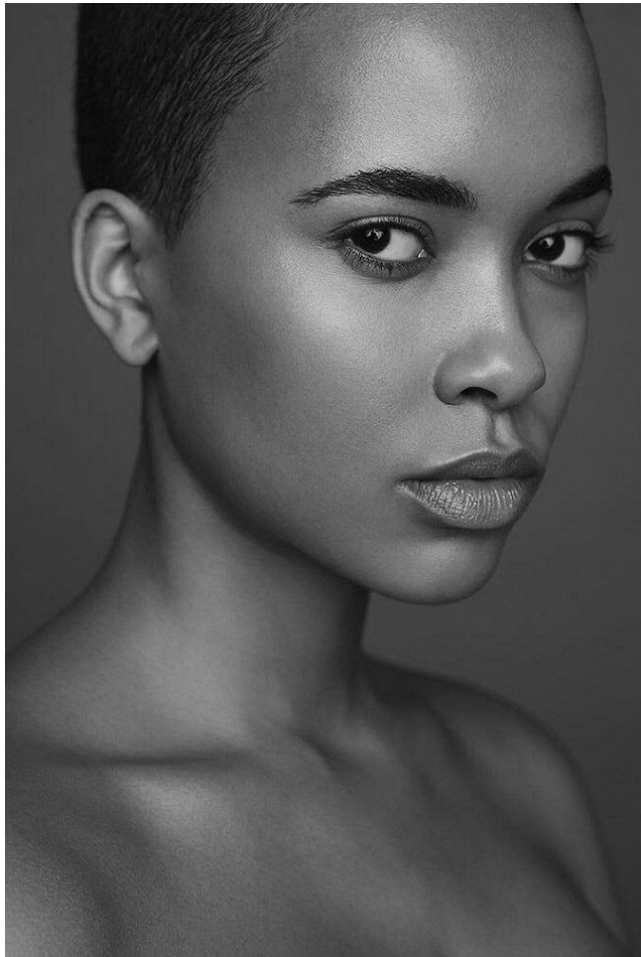

REBECCA NEUMEYER

T: +43 1 586 90 27

office@stellamodels.com

—
STELLA
MODELS
×

www.stellamodels.com

REBECCA NEUMEYER

T: +43 1 586 90 27

office@stellamodels.com

—
STELLA
MODELS
×

www.stellamodels.com

HEIGHT	BUST	DRESS	WAIST	HIPS	SHOES	HAIR	EYES
180	84	36-38	65	95	41.0	BLACK	BROWN