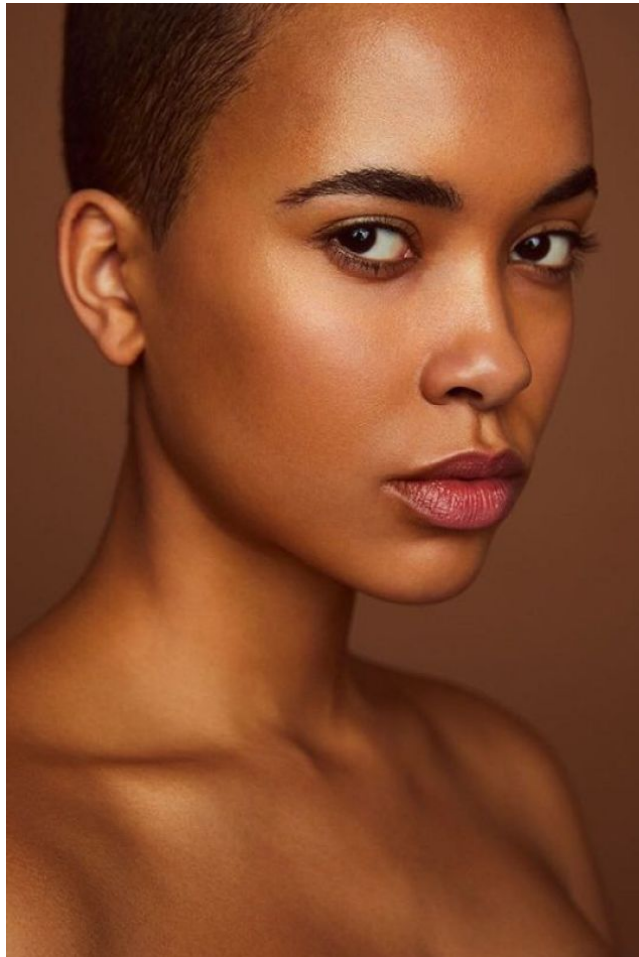

REBECCA NEUMEYER

T: +43 1 586 90 27

office@stellamodels.com

STELLA
MODELS

www.stellamodels.com