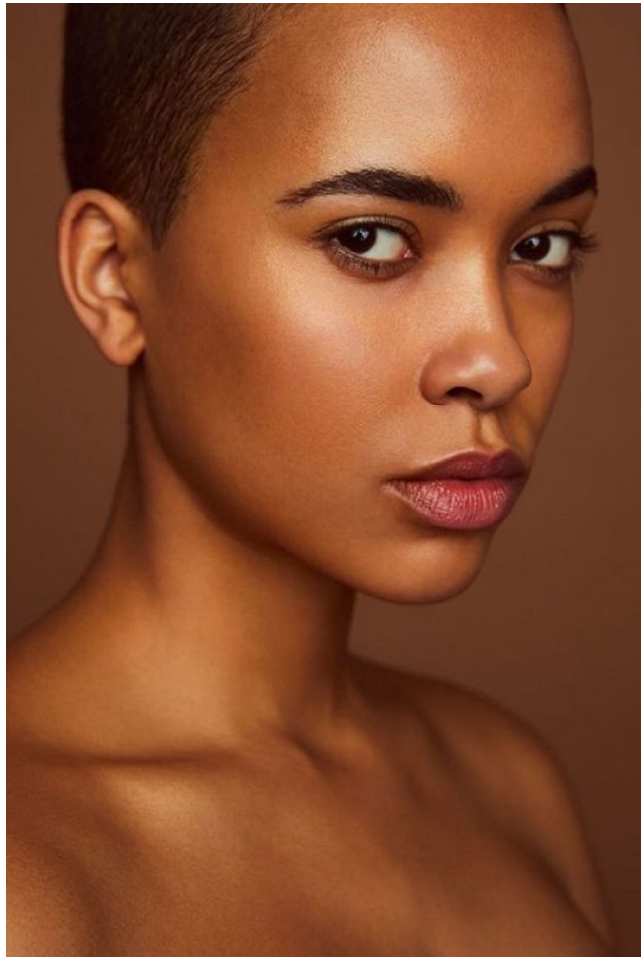

REBECCA NEUMEYER

T: +43 1 586 90 27

office@stellamodels.com

STELLA
MODELS

www.stellamodels.com