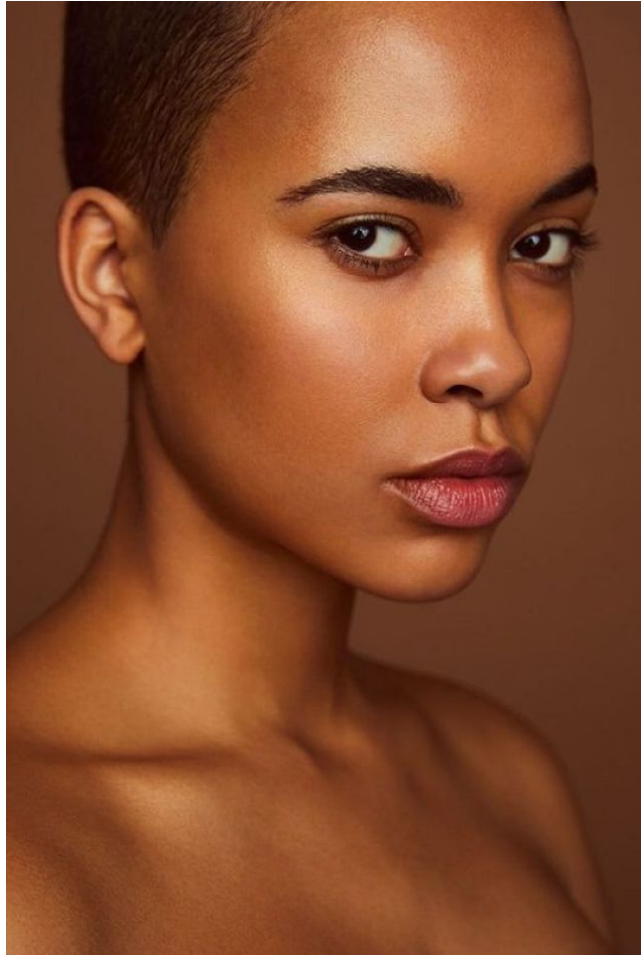

REBECCA NEUMEYER

T: +43 1 586 90 27

office@stellamodels.com

STELLA
MODELS

www.stellamodels.com