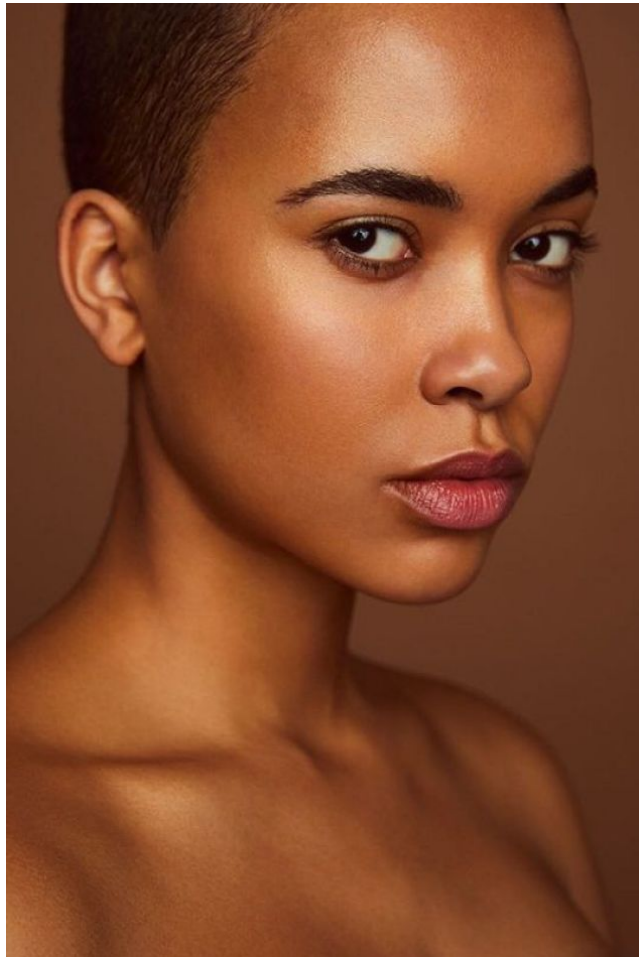

—
STELLA
MODELS
×

REBECCA NMYR

T: +43 1 586 90 27

office@stellamodels.com

www.stellamodels.com

—
STELLA
MODELS
×

REBECCA NMYR

T: +43 1 586 90 27

office@stellamodels.com

www.stellamodels.com