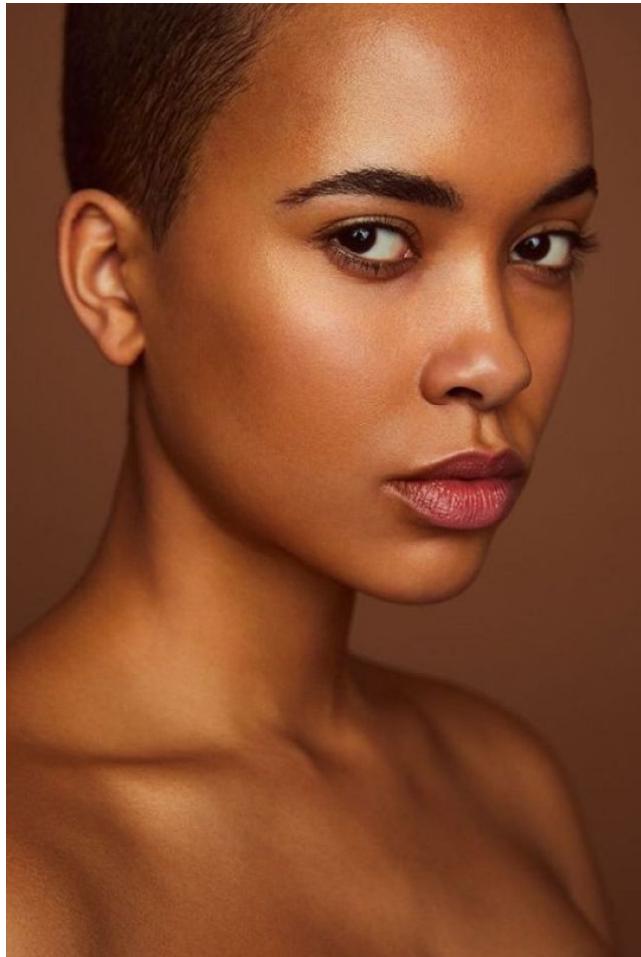

—
STELLA
MODELS
×

REBECCA NMYR

office@stellamodels.com

www.stellamodels.com

—
STELLA
MODELS
×

REBECCA NMYR

office@stellamodels.com

www.stellamodels.com