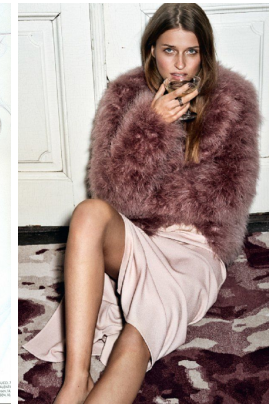

STELLA
MODELS

www.stellamodels.com

HEIGHT	BUST	DRESS	WAIST	HIPS	SHOES	HAIR	EYES
179	80		64	89	38.0	LIGHT BROWN	BLUE/GREEN