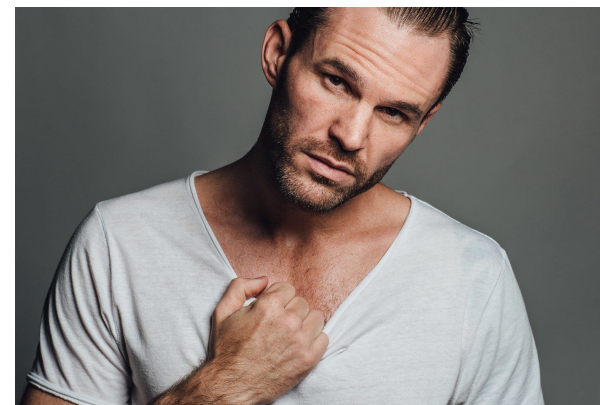

—
STELLA
MODELS
×

www.stellamodels.com

HEIGHT	BUST	DRESS	WAIST	HIPS	SHOES	HAIR	EYES
186			81	93	43.0	BROWN	BROWN