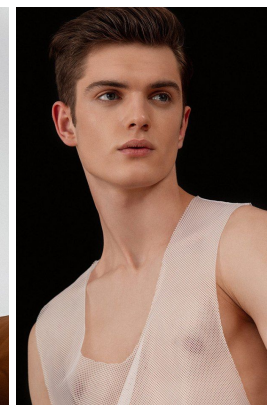

office@stellamodels.com

www.stellamodels.com

| HEIGHT | BUST | DRESS | WAIST | HIPS | SHOES | HAIR | EYES |
|--------|------|-------|-------|------|-------|-------|-------|
| 186 | | | 70 | | 44.0 | BROWN | GREEN |