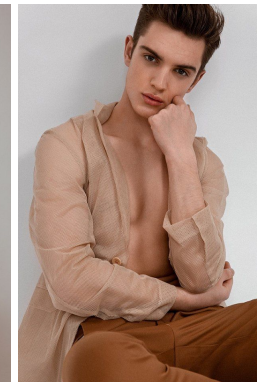

office@stellamodels.com

www.stellamodels.com

| | | | | | | | |
|--------|------|-------|-------|------|-------|-------|-------|
| HEIGHT | BUST | DRESS | WAIST | HIPS | SHOES | HAIR | EYES |
| 186 | | | 70 | | 44.0 | BROWN | GREEN |