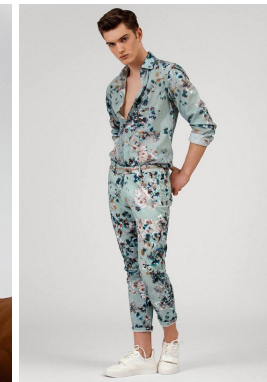

office@stellamodels.com

www.stellamodels.com

| | | | | | | | |
|--------|------|-------|-------|------|-------|-------|-------|
| HEIGHT | BUST | DRESS | WAIST | HIPS | SHOES | HAIR | EYES |
| 186 | | | 70 | | 44.0 | BROWN | GREEN |