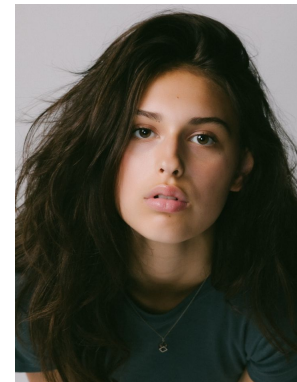

HEIGHT	BUST	DRESS	WAIST	HIPS	SHOES	HAIR	EYES
177	84	36	63	92	42.0	BROWN	BROWN