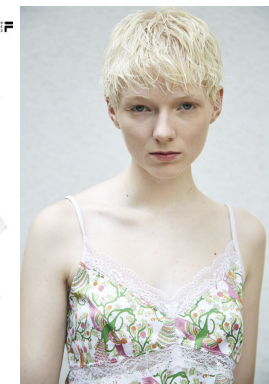

office@stellamodels.com

www.stellamodels.com

HEIGHT	BUST	WAIST	HIPS	SHOES	HAIR	EYES
176	81	60	90	39.5	WHITE	BLUE