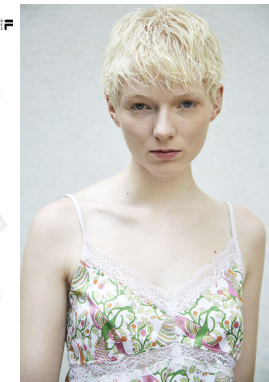

office@stellamodels.com

www.stellamodels.com

HEIGHT	BUST	WAIST	HIPS	SHOES	HAIR	EYES
176	81	60	90	39.5	WHITE	BLUE