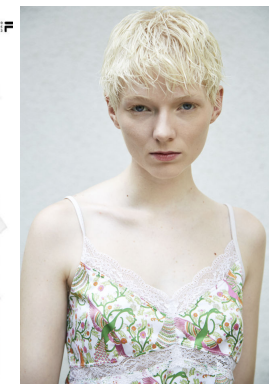

STELLA  
MODELS

www.stellamodels.com

HEIGHT	BUST	WAIST	HIPS	SHOES	HAIR	EYES
176	81	60	90	39.5	WHITE	BLUE