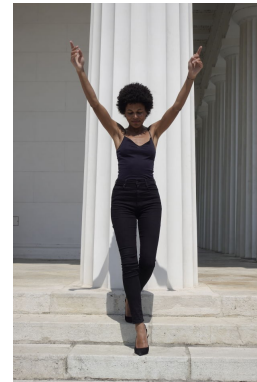

*office@stellamodels.com*

[www.stellamodels.com](http://www.stellamodels.com)

HEIGHT	BUST	DRESS	WAIST	HIPS	SHOES	HAIR	EYES
176	82	34	69	98	42.0	DARK BROWN	BROWN