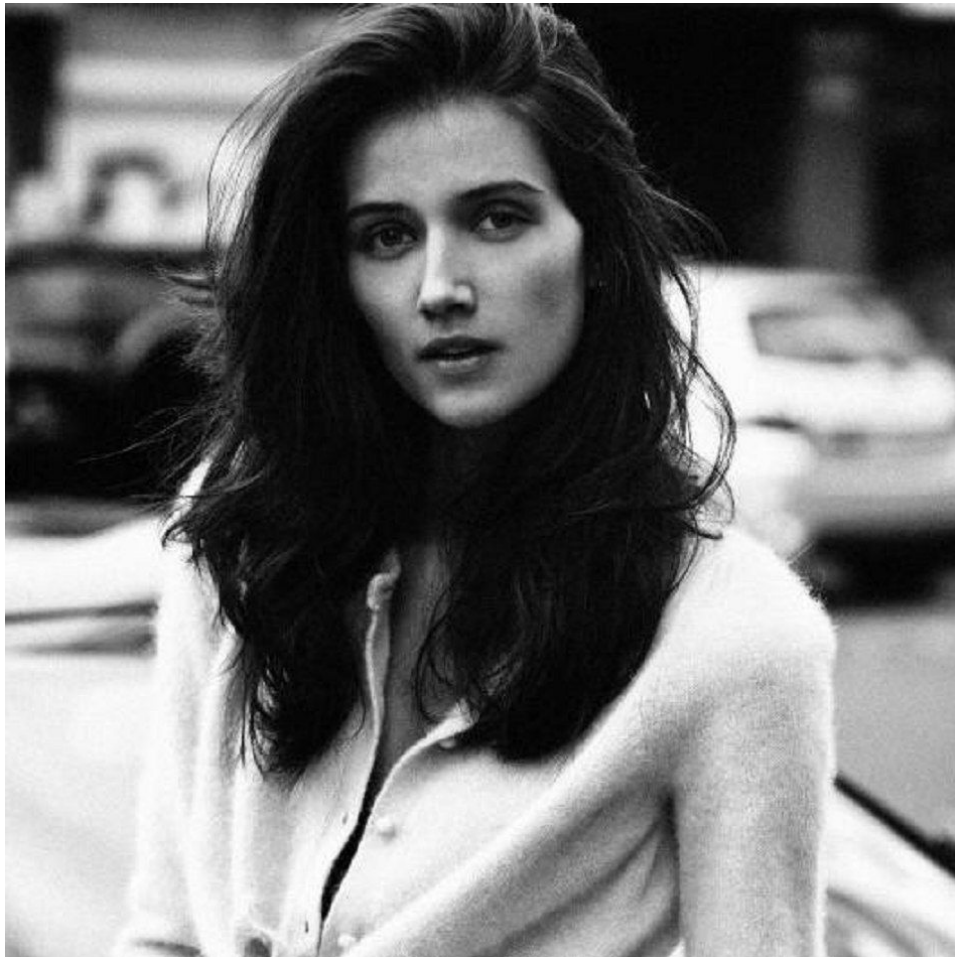

STELLA
MODELS

SAKO

T: +43 1 586 90 27

office@stellamodels.com

www.stellamodels.com

STELLA
MODELS

SAKO

T: +43 1 586 90 27

office@stellamodels.com

www.stellamodels.com