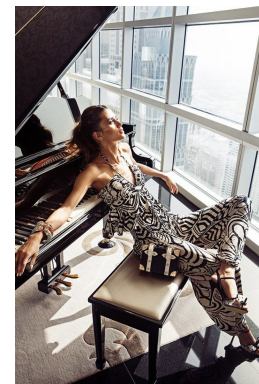

office@stellamodels.com

www.stellamodels.com

HEIGHT	BUST	DRESS	WAIST	HIPS	SHOES	HAIR	EYES
175	80	34	58	86	37.0	DARK BLONDE	GREEN