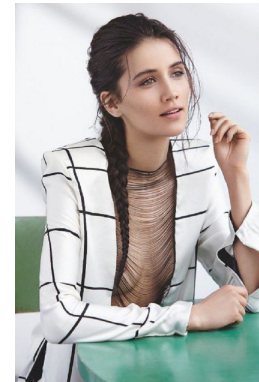

office@stellamodels.com

www.stellamodels.com

HEIGHT	BUST	DRESS	WAIST	HIPS	SHOES	HAIR	EYES
175	80	34	58	86	37.0	DARK BLONDE	GREEN