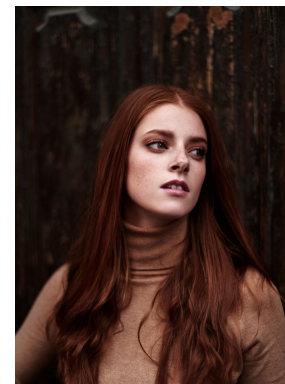

—
STELLA
MODELS
×

www.stellamodels.com

HEIGHT	BUST	DRESS	WAIST	HIPS	SHOES	HAIR	EYES
167	79	34	63	87	37.0	RED	BROWN