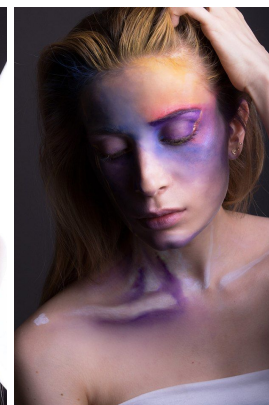

office@stellamodels.com

www.stellamodels.com

HEIGHT	BUST	DRESS	WAIST	HIPS	SHOES	HAIR	EYES
174	84		60	95	37.5	STRAWBERRY BLONDE	HAZI