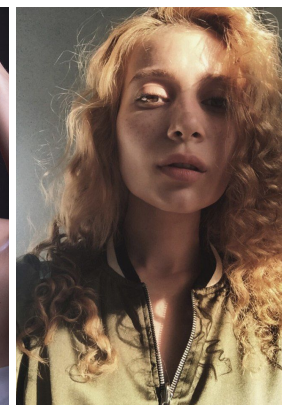

office@stellamodels.com

www.stellamodels.com

HEIGHT	BUST	DRESS	WAIST	HIPS	SHOES	HAIR	EYES
174	84		60	95	37.5	STRAWBERRY BLONDE	HAZI