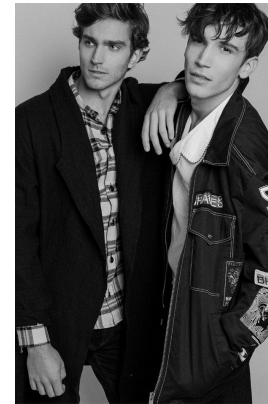

office@stellamodels.com

www.stellamodels.com

HEIGHT	BUST	DRESS	WAIST	HIPS	SHOES	HAIR	EYES
174	76	32	61	83		ASH BLONDE	BLUE