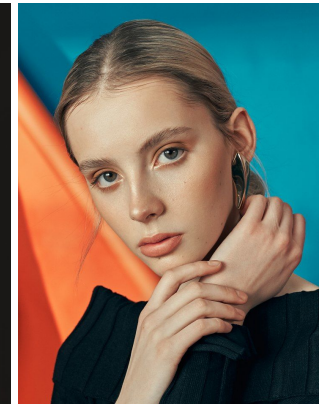

office@stellamodels.com

www.stellamodels.com

HEIGHT	BUST	DRESS	WAIST	HIPS	SHOES	HAIR	EYES
174	76	32	61	83		ASH BLONDE	BLUE