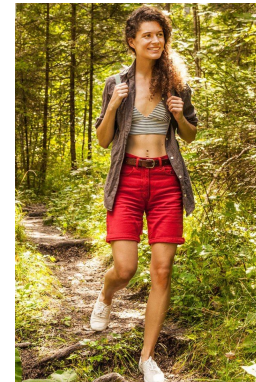

office@stellamodels.com

www.stellamodels.com

HEIGHT	BUST	DRESS	WAIST	HIPS	SHOES	HAIR	EYES
175	84	34-36	63	94	39.0	BROWN	BLUE