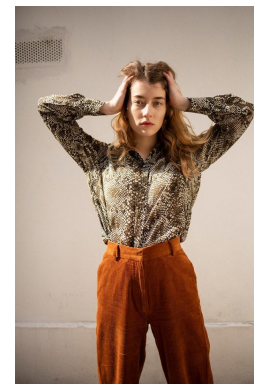

—
STELLA
MODELS
×

www.stellamodels.com

HEIGHT	BUST	DRESS	WAIST	HIPS	SHOES	HAIR	EYES
175	87	34	60	88	38.0	BLONDE	BLUE