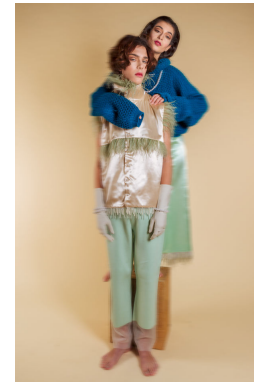

office@stellamodels.com

www.stellamodels.com

HEIGHT	BUST	DRESS	WAIST	HIPS	SHOES	HAIR	EYES
176	81	34	58	89	39.0	BROWN	BROWN