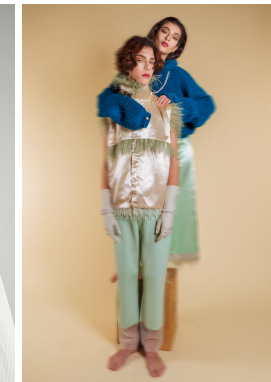

*office@stellamodels.com*

[www.stellamodels.com](http://www.stellamodels.com)

HEIGHT	BUST	DRESS	WAIST	HIPS	SHOES	HAIR	EYES
176	81	34	58	89	39.0	BROWN	BROWN