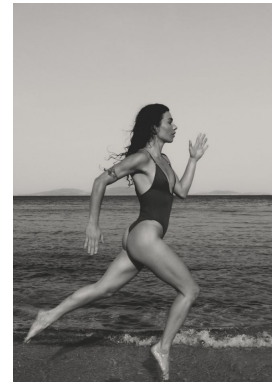

HEIGHT	BUST	DRESS	WAIST	HIPS	SHOES	HAIR	EYES
170	84	34	69	99	38.0	DARK BROWN	BROWN