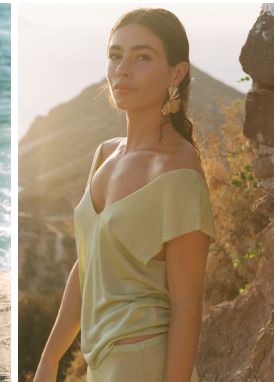

HEIGHT	BUST	DRESS	WAIST	HIPS	SHOES	HAIR	EYES
170	84	34	69	99	38.0	DARK BROWN	BROWN