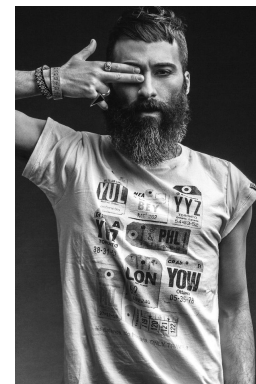

—
STELLA
MODELS
×

SASHA MARINI

T: +43 1 586 90 27

office@stellamodels.com

www.stellamodels.com

—
STELLA
MODELS
×

SASHA MARINI

T: +43 1 586 90 27

office@stellamodels.com

www.stellamodels.com

HEIGHT	WAIST	HIPS	SHOES	HAIR	EYES
185	78	96	42.0	BROWN	HAZEL