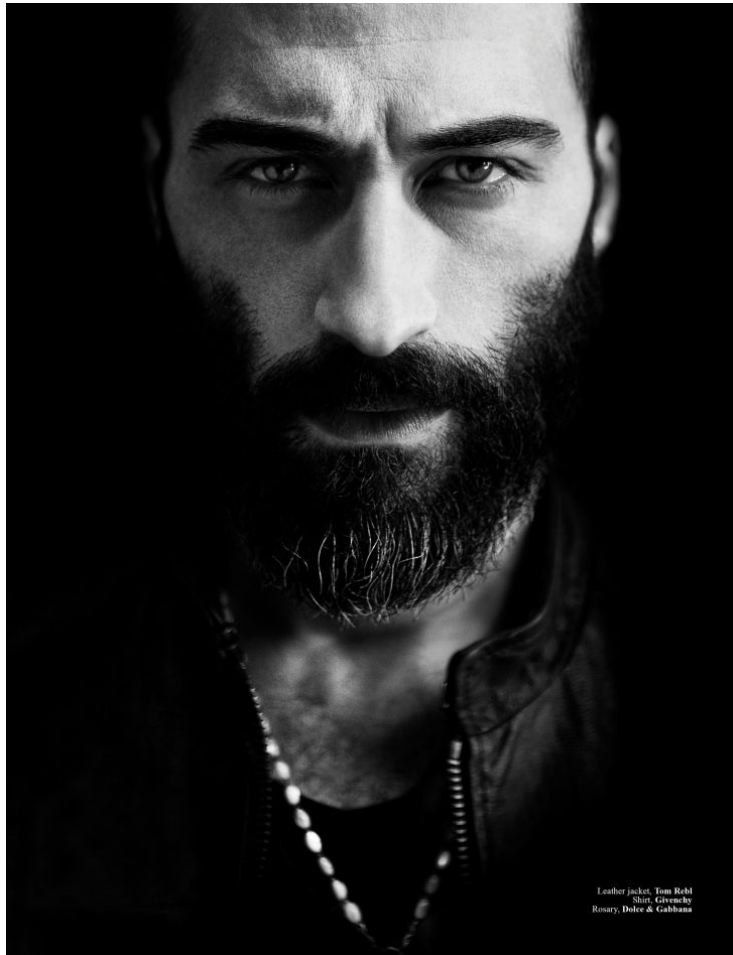

—
STELLA
MODELS
×

SASHA MARINI

T: +43 1 586 90 27

office@stellamodels.com

www.stellamodels.com

—
STELLA
MODELS
×

SASHA MARINI

T: +43 1 586 90 27

office@stellamodels.com

www.stellamodels.com

HEIGHT	WAIST	HIPS	SHOES	HAIR	EYES
185	78	96	42.0	BROWN	HAZEL