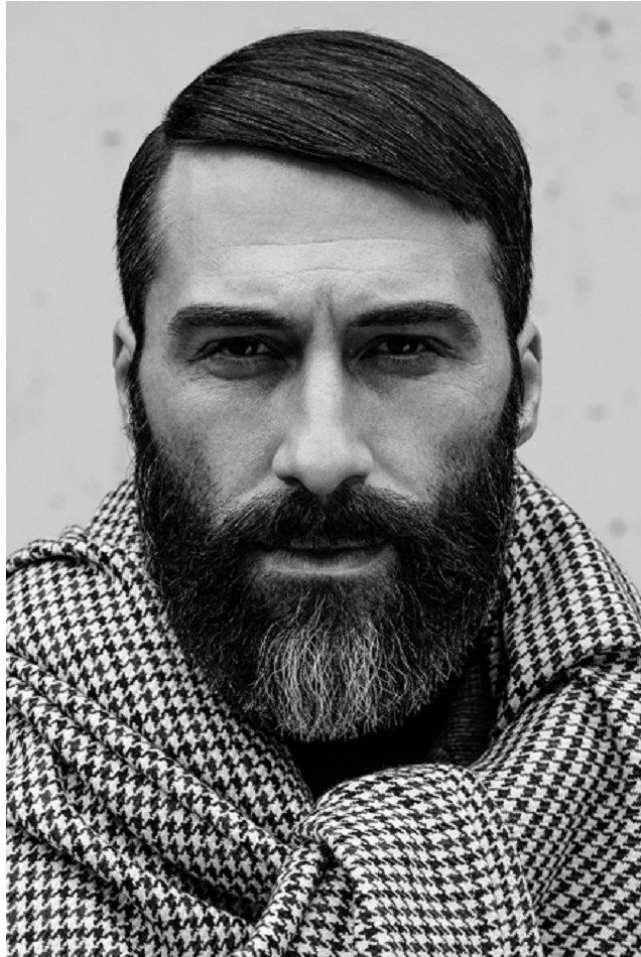

—
STELLA
MODELS
×

SASHA MARINI

T: +43 1 586 90 27

office@stellamodels.com

www.stellamodels.com

—
STELLA
MODELS
×

SASHA MARINI

T: +43 1 586 90 27

office@stellamodels.com

www.stellamodels.com