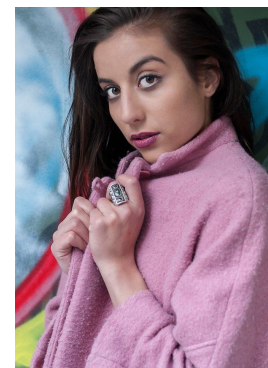

[www.stellamodels.com](http://www.stellamodels.com)

—  
STELLA  
MODELS  
×

HEIGHT	BUST	DRESS	WAIST	HIPS	SHOES	HAIR	EYES
176	85	36	63	92	39.5	BROWN	GREEN/BROWN