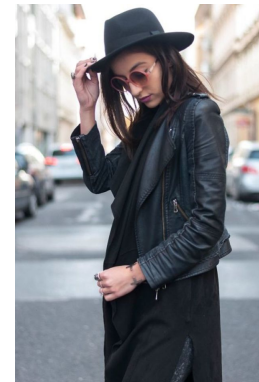

www.stellamodels.com

—
STELLA
MODELS
×

HEIGHT	BUST	DRESS	WAIST	HIPS	SHOES	HAIR	EYES
176	85	36	63	92	39.5	BROWN	GREEN/BROWN