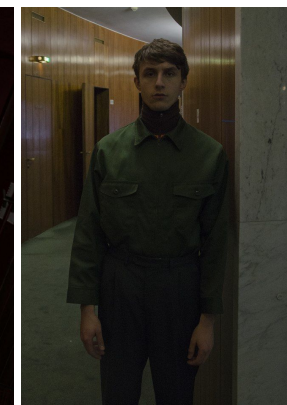

—
STELLA
MODELS
×

www.stellamodels.com

HEIGHT	BUST	DRESS	WAIST	HIPS	SHOES	HAIR	EYES
189			73		44.5	DARK BLONDE	BLUE