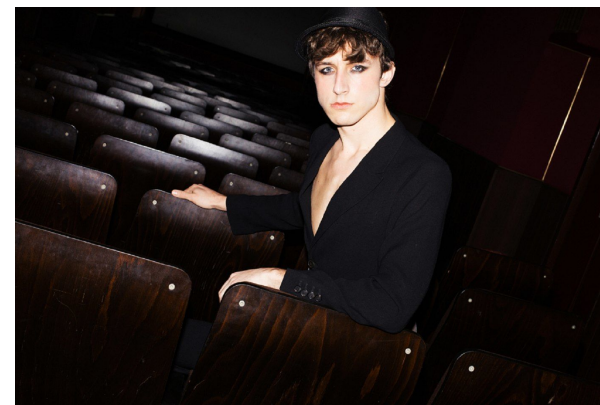

—
STELLA
MODELS
×

www.stellamodels.com

HEIGHT	BUST	DRESS	WAIST	HIPS	SHOES	HAIR	EYES
189			73		44.5	DARK BLONDE	BLUE