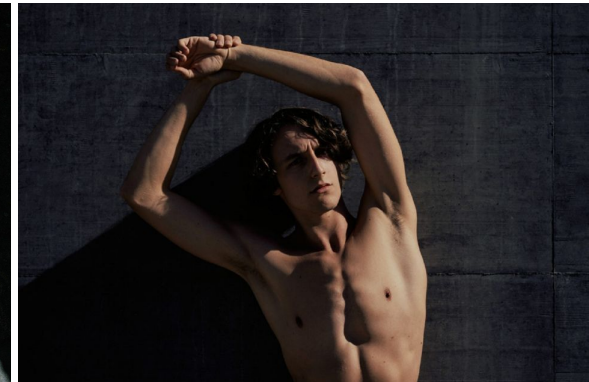

—
STELLA
MODELS
×

www.stellamodels.com

HEIGHT	WAIST	SHOES	HAIR	EYES	CHEST
189	73	44.5	DARK BLONDE	BLUE	91