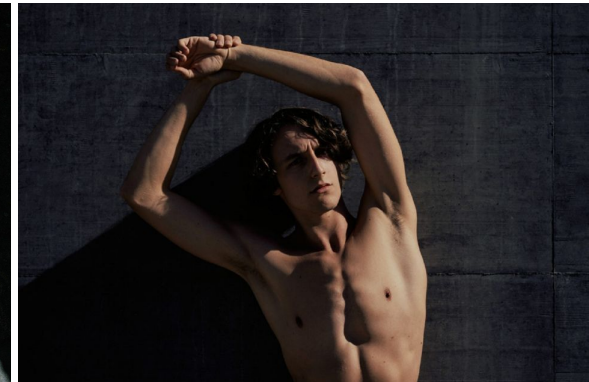

—
STELLA
MODELS
×

www.stellamodels.com

HEIGHT	CHEST	WAIST	SHOES	HAIR	EYES
189	91	73	44.5	DARK BLONDE	BLUE