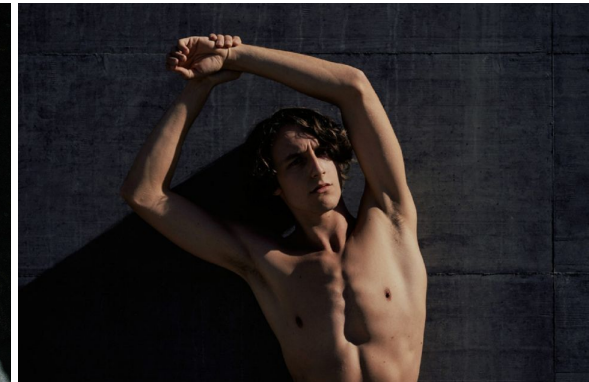

—
STELLA
MODELS
×

www.stellamodels.com

HEIGHT
189

WAIST
73

SHOES
44.5

HAIR
DARK BLONDE

EYES
BLUE