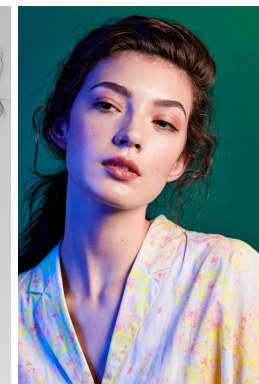

—
STELLA
MODELS
×

www.stellamodels.com

BUST	DRESS	WAIST	HIPS	HAIR	EYES
82	30	61	89	BROWN	BROWN