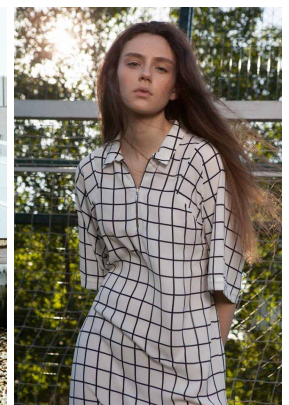

—
STELLA
MODELS
×

www.stellamodels.com

HEIGHT	BUST	DRESS	WAIST	HIPS	SHOES	HAIR	EYES
177	83	36	59	89	39.0	BROWN	GREEN