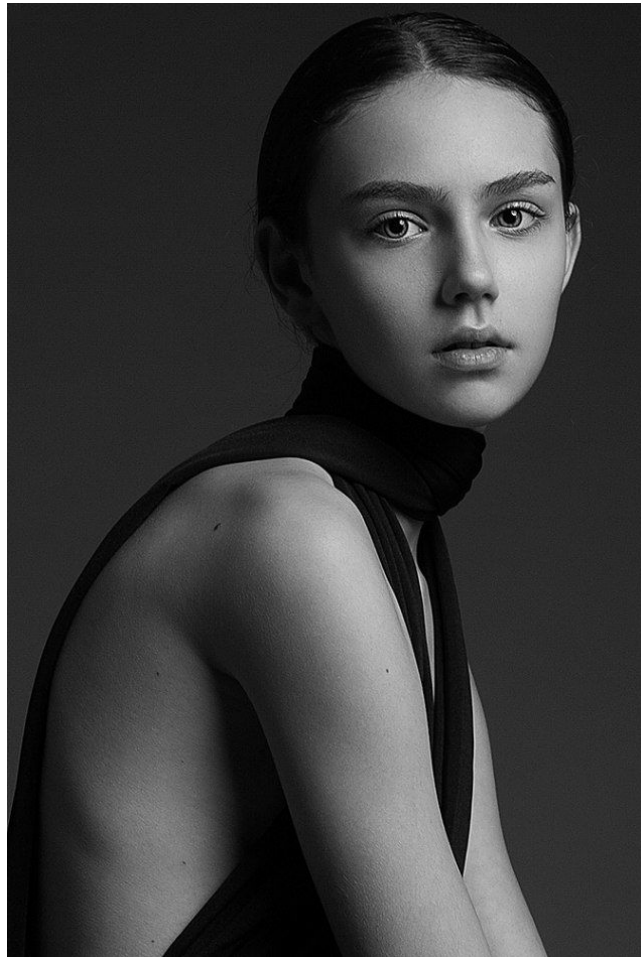

SOFIYA MATSEYKO

T: +43 1 586 90 27

office@stellamodels.com

—
STELLA
MODELS
×

www.stellamodels.com