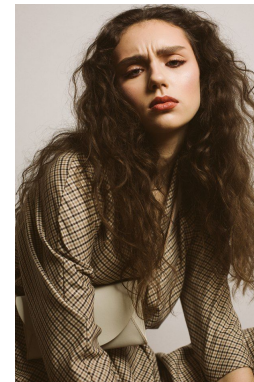

—  
STELLA  
MODELS  
×

[www.stellamodels.com](http://www.stellamodels.com)

HEIGHT	BUST	DRESS	WAIST	HIPS	SHOES	HAIR	EYES
177	83	36	59	89	39.0	BROWN	GREEN