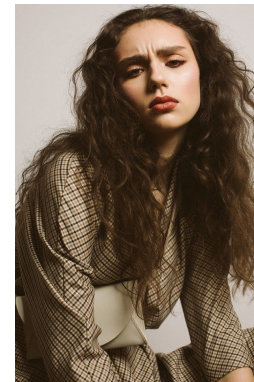

—
STELLA
MODELS
×

www.stellamodels.com

HEIGHT	BUST	DRESS	WAIST	HIPS	SHOES	HAIR	EYES
177	83	36	59	89	39.0	BROWN	GREEN