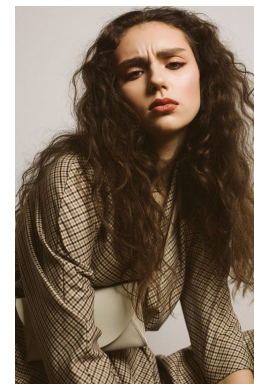

—
STELLA
MODELS
×

www.stellamodels.com

HEIGHT	BUST	DRESS	WAIST	HIPS	SHOES	HAIR	EYES
177	83	36	59	89	39.0	BROWN	GREEN